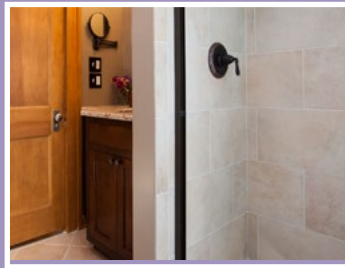

Castle

HOME TOUR

The Educational Remodeling Tour

H10: 32 W 40th St

Designer: Katie Jaydan | Project Type: Kitchen, Bath
 Educational Feature: The In's and Out's of Cabinetry

This tired Bathroom had already had a facelift but it was in need of a complete remodel. The elevated tub was eliminated and converted into a walk-in shower for easier accessibility. A new custom vanity with quartz countertops were installed along with a beautiful undermount sink with scalloped detailing that was carried throughout the space in every detail, from lighting to accessories and cabinet hardware. The new Bathroom is now a glamorous retreat while maintaining the complete functionality that it serves.

After

Left: Detail of shower wall and glimpse of vanity

Center: Detail of vanity

Right: Detail of vanity sink

Before

Left: Original shower tile

Center: Original vanity

Right: Original tub and tile detail

PROJECT TYPE
Kitchen, Bathroom

PROJECT DURATION
3 months

I feel like I am in a spa everytime I take a shower.

CABINETRY

Bayer Interior Woods

Door: *Custom Matched. Flushed inset*
Drawers: *Slab Drawer*

Details: *Adler with Chocolate Stain.*

Murray Feiss Beckett Orb 3-Light

PAINT

Sherwin Williams Keystone Gray

PLUMBING

Sink: *Kohler Vanity Sink Ricochet in Cashmere*

Sink & Shower: *Kohler Devonshire Vanity*
Faucet: *Faucet*

Toilet: *Reused Existing*