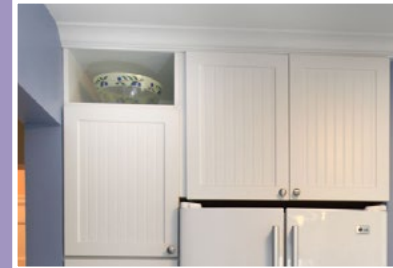

# H11: 5508 Vincent Ave S

Designer: Katie Jaydan | Project Type: Kitchen  
Educational Feature: Extreme Transformations

The Kitchen of this 1947 South Minneapolis home saw a major transformation. What used to be an unfunctional kitchen is now an effective space with ample storage and counter space. Previously, the space felt outdated with little color to be found. Now the space is bright with a beautiful Colbalt tile backsplash, white cabinetry and black laminate countertops. Unique features include open shelving, a sink tip-out, and an eat-in kitchennette area. The duo-toned grey checkboard floor adds dimension without being overwhelming and ties the overall room together.

After

**Left:** Detail of open shelving

**Center:** Overview of new layout

**Right:** Detail of cabinetry above fridge

Before

**Left:** Original cabinetry

**Center:** Original range and countertops

**Right:** Original fridge and pantry