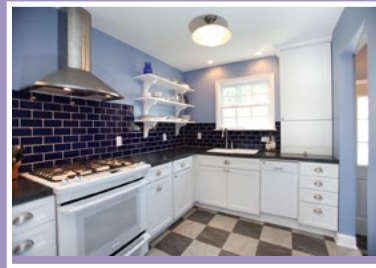

# H11: 5508 Vincent Ave S

Designer: Katie Jaydan | Project Type: Kitchen  
Educational Feature: Extreme Transformations

The Kitchen of this 1947 South Minneapolis home saw a major transformation. What used to be an unfunctional kitchen is now an effective space with ample storage and counter space. Previously, the space felt outdated with little color to be found. Now the space is bright with a beautiful Colbalt tile backsplash, white cabinetry and black laminate countertops. Unique features include open shelving, a sink tip-out, and an eat-in kitchennette area. The duo-toned grey checkboard floor adds dimension without being overwhelming and ties the overall room together.

After

**Left:** Detail of open shelving

**Center:** Overview of new layout

**Right:** Detail of cabinetry above fridge

Before

**Left:** Original cabinetry

**Center:** Original range and countertops

**Right:** Original fridge and pantry

Are you ready to get your remodeling project started? Call us today and mention House H11! 612-789-8509