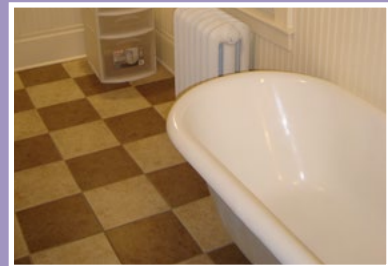

# H13: 314 W 50th St

Designer: Mark Benzell | Project Type: Bathroom  
Educational Feature: How to Plan a Bathroom Remodel

While this South Minneapolis bathroom was still a functional space, aesthetically the homeowners agreed it was time for an update. The overall square footage was increased by removing the west wall, creating a more open space for both users to get ready in the morning. A new walk-in shower was installed with a tiled bench and the original claw foot tub was reinstalled across from it, creating one single area for bathing. A custom vanity with a double sink was installed with Cambria Quartz Newhaven countertops and Chelsea maple cabinetry.

## After

**Left:** Detail of new toilet and vanity.

**Center:** Detail of vanity and countertops

**Right:** New bathroom layout.

## Before

**Left:** Original pedestal sink and toilet.

**Center:** Original cove ceiling.

**Right:** Original floor tiles and existing bath.

Are you ready to get your remodeling project started? Call us today and mention House H13! 612-789-8509