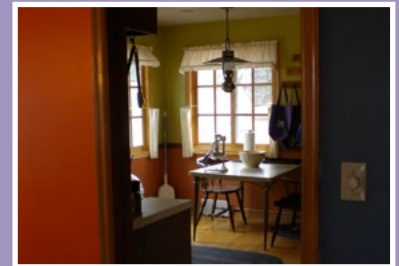

Castle

HOME TOUR

The Educational Remodeling Tour

H17: 1843 Bohland Ave

Designer: Katie Jaydan | Project Type: Kitchen, Bathrooms
 Educational Feature: Reconfiguring Your Home

Looking to make changes throughout the home as a whole, the owner of this St. Paul house came to Castle for multiple rooms to be remodeled. The Kitchen, Bath, and Master Bath were all completely remodeled while the bedrooms were reconfigured to better suit the owner's needs. To create a more open plan, the wall separating the main living space from the Kitchen and Hall were opened. This allowed for a peninsula in the Kitchen and more walk space to the rest of the house. The back two bedrooms were joined to make one large Master, and a large walk-in closet was installed to create ample storage.

After

Left: New cabinetry, range, and fridge

Center: Overview of Kitchen facing Dining Room

Right: Overview of Kitchen & reconfigured hallway

Before

Left: Original cabinets

Center: Original layout with fridge

Right: Original wall and entry to Kitchen

Are you ready to get your remodeling project started? Call us today and mention House H17! 651-699-4164

The Details

HOME STYLE

Rambler

YEAR HOME WAS BUILT

1949

HOW DID YOU HEAR ABOUT CASTLE? *Groupon*

PROJECT TYPE

Kitchen, Bathrooms

PROJECT DURATION

3 months

" I mostly look forward to having a new kitchen to cook in and a better space for entertaining. "

APPLIANCES

*Warner's Stellian
Bosch Appliances*

CABINETRY