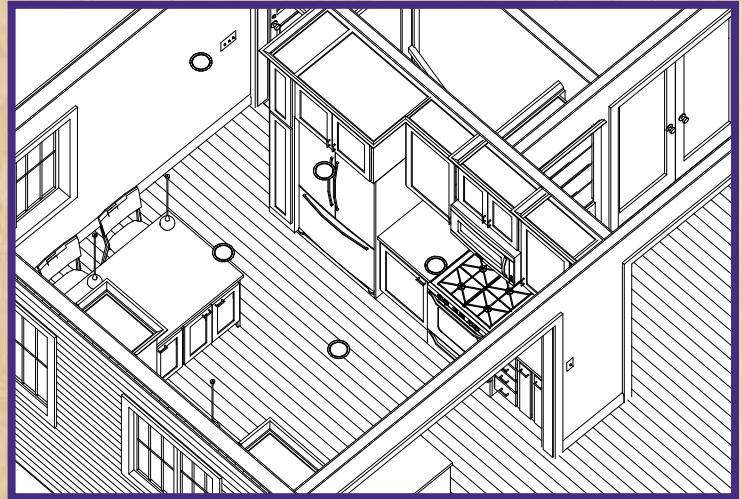

The Details

HOME STYLE

Rambler

YEAR HOME WAS BUILT

1949

HOW DID YOU HEAR ABOUT CASTLE? *Groupon*

PROJECT TYPE

Kitchen, Bathrooms

PROJECT DURATION

3 months

" I mostly look forward to having a new kitchen to cook in and a better space for entertaining. "

APPLIANCES

*Warner's Stellian
Bosch Appliances*

CABINETRY

Bayer Interior Woods

Door: *Shaker, with 4" stiles and rails*

Details: *Slab, Cherry with Wild Cherry finish*

COUNTERTOPS

Granite

Flooring

Finished Red Oak

KNOBS / PULLS

Bellwith Rotterdam

LIGHTING

*Custom Handmade
Glass Pendants*

PLUMBING

Sink: *Single Basin Stainless Undermount*

Faucet: *Kohler Simplice Faucet*

Disposal: *Insinkerator*

See More Kitchens on Tour:

H1 Castle Ct
H2 36th Ave NE
H3 Johnson St NE
H4 Arthur St NE
H6 Beard Ave S
H7 Abbot Ave S
H8 Colfax Ave S
H9 Aldrich Ave S
H10 W 40th St
H11 Vincent Ave S
H12 Richmond Curve
H14 W Diamond Lk Rd
H15 24th Ave S
H16 20th Ave S
H21 Laurel Ave
H22 Watson Ave
H24 Walsh Ln

www.castlehometour.com

Connect with Castle: