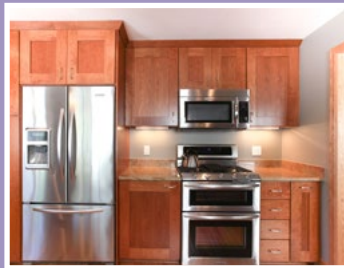

Castle

HOME TOUR

The Educational Remodeling Tour

H17: 1843 Bohland Ave

Designer: Katie Jaydan | Project Type: Kitchen, Bathrooms
 Educational Feature: Reconfiguring Your Home

Looking to make changes throughout the home as a whole, the owner of this St. Paul house came to Castle for multiple rooms to be remodeled. The Kitchen, Bath, and Master Bath were all completely remodeled while the bedrooms were reconfigured to better suit the owner's needs. To create a more open plan, the wall separating the main living space from the Kitchen and Hall were opened. This allowed for a peninsula in the Kitchen and more walk space to the rest of the house. The back two bedrooms were joined to make one large Master, and a large walk-in closet was installed to create ample storage.

After

Left: New cabinetry, range, and fridge

Center: Overview of Kitchen facing Dining Room

Right: Overview of Kitchen & reconfigured hallway

Before

Left: Original cabinets

Center: Original layout with fridge

Right: Original wall and entry to Kitchen

Are you ready to get your remodeling project started? Call us today and mention House H17! 651-699-4164

The Details

HOME STYLE

Rambler

YEAR HOME WAS BUILT

1949

HOW DID YOU HEAR ABOUT CASTLE? *Groupon*

PROJECT TYPE

Kitchen, Bathrooms

PROJECT DURATION

3 months

" I mostly look forward to having a new kitchen to cook in and a better space for entertaining. "

APPLIANCES

*Warner's Stellian
Bosch Appliances*

CABINETRY