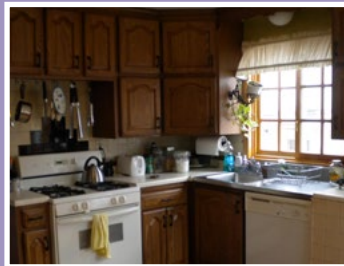

Castle

HOME TOUR

The Educational Remodeling Tour

H17: 1843 Bohland Ave

Designer: Katie Jaydan | Project Type: Kitchen, Bathrooms
 Educational Feature: Reconfiguring Your Home

Looking to make changes throughout the home as a whole, the owner of this St. Paul house came to Castle for multiple rooms to be remodeled. The Kitchen, Bath, and Master Bath were all completely remodeled while the bedrooms were reconfigured to better suit the owner's needs. To create a more open plan, the wall separating the main living space from the Kitchen and Hall were opened. This allowed for a peninsula in the Kitchen and more walk space to the rest of the house. The back two bedrooms were joined to make one large Master, and a large walk-in closet was installed to create ample storage.

After

Left: New cabinetry, range, and fridge

Center: Overview of Kitchen facing Dining Room

Right: Overview of Kitchen & reconfigured hallway

Before

Left: Original cabinets

Center: Original layout with fridge

Right: Original wall and entry to Kitchen

Are you ready to get your remodeling project started? Call us today and mention House H17! 651-699-4164

The Details

HOME STYLE

Rambler

YEAR HOME WAS BUILT

1949

HOW DID YOU HEAR ABOUT CASTLE? *Groupon*

PROJECT TYPE

Kitchen, Bathrooms

PROJECT DURATION

3 months

" I mostly look forward to having a new kitchen to cook in and a better space for entertaining. "

APPLIANCES

*Warner's Stellian
Bosch Appliances*

CABINETRY