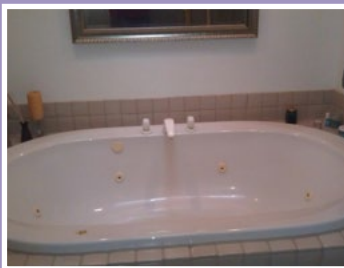

Castle

HOME TOUR

The Educational Remodeling Tour

H23: 600 Montcalm Pl

Designer: Courtney Walker | Project Type: Bathroom
 Educational Feature: Master Suite Upgrade Options

Both the master and kids baths received major transformations with this project. The homeowners were looking for a more spa-like experience in the master bath, which was split into two spaces. The bathroom entry now has maple his/her storage with the new large vanity and its custom cabinetry. The new bathing room has a walk-in shower with a bench which is adjacent to the large soaking tub. A Kohler Moxie showerhead, along with a hand shower was put in place, allowing the homeowners to enjoy music while getting ready, and the heated floors complete the luxurious experience. The kids bath was updated with bright colors and a new his/her vanity, creating a more functional layout overall.

Left: Soaking tub with custom shelving behind.

Center: Custom shower bench.

Right: Tiled niche with accent tile.

Left: Original soaking tub.

Center: Original closed in shower.

Right: Original tiled floor.

Are you ready to get your remodeling project started? Call us today and mention House H23! 651-699-4164

PROJECT DURATION

2 months

In floor heating, Kohler Moxie showerhead, walk in shower, soaking tub, and custom vanity make this Master Bath truly a luxurious Master Suite.

CABINETS

*Bayer Interior Woods
Custom Vanity Birch Top
Cabinet in Mocha 900*

PAINT

Benjamin Moore Solitude

PLUMBING

Sink: *Kohler Caxton Sink*

Faucet: *Kohler Purist Lavatory
Faucet*

Shower & Tub: *Kohler Purist Rite-Temp
Valve Trim*

*Kohler Shift Ellipse
Multi-Function Handshower*

Andrea 10 Freestanding Tub