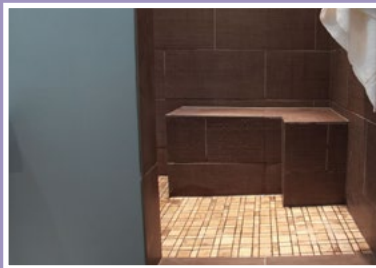

Castle

HOME TOUR

The Educational Remodeling Tour

H23: 600 Montcalm Pl

Designer: Courtney Walker | Project Type: Bathroom
 Educational Feature: Master Suite Upgrade Options

Both the master and kids baths received major transformations with this project. The homeowners were looking for a more spa-like experience in the master bath, which was split into two spaces. The bathroom entry now has maple his/her storage with the new large vanity and its custom cabinetry. The new bathing room has a walk-in shower with a bench which is adjacent to the large soaking tub. A Kohler Moxie showerhead, along with a hand shower was put in place, allowing the homeowners to enjoy music while getting ready, and the heated floors complete the luxurious experience. The kids bath was updated with bright colors and a new his/her vanity, creating a more functional layout overall.

Left: Soaking tub with custom shelving behind.

Center: Custom shower bench.

Right: Tiled niche with accent tile.

Left: Original soaking tub.

Center: Original closed in shower.

Right: Original tiled floor.

Are you ready to get your remodeling project started? Call us today and mention House H23! 651-699-4164

PROJECT DURATION

2 months

In floor heating, Kohler Moxie showerhead, walk in shower, soaking tub, and custom vanity make this Master Bath truly a luxurious Master Suite.

CABINETS

*Bayer Interior Woods
Custom Vanity Birch Top
Cabinet in Mocha 900*