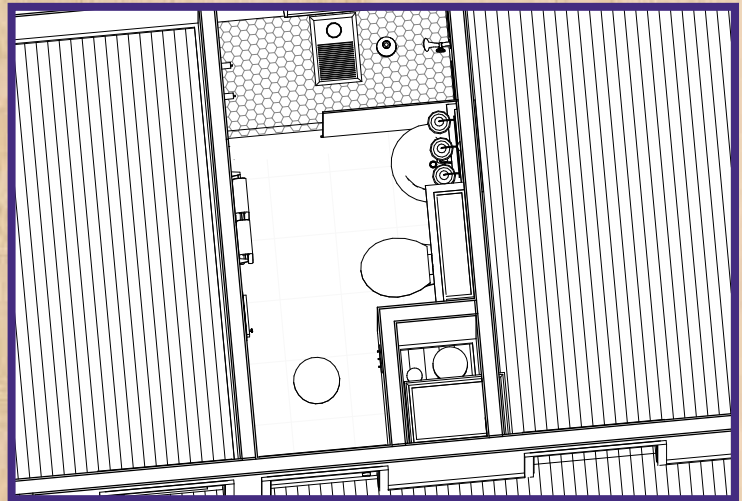

The Details

HOME STYLE

Rambler

YEAR HOME WAS BUILT

1953

HOW DID YOU HEAR ABOUT CASTLE? *Past Customer*

PROJECT TYPE

Kitchen, Bathroom

PROJECT DURATION

1.5 months

“Knowing the most economical order to remodel your home will maximize your ROI and help financially in the long run.”

CABINETRY

*Bayer Interior Woods
Custom Medicine Cabinet to Toilet
Topper Cabinet, Shaker Style. Painted
White*

FLOORING

*American Olean Mirasol in
Silver Machel*

KNOBS / PULLS

Amerock, Allison Knob

LIGHTING

*Kichler Berwick Vanity Light.
Z-Lite Chelsea Flush Mount*

PAINT

Benjamin Moore Solitude

PLUMBING

Sink: *Prow Flow Pedestal Sink*

Faucet: *Kohler Devonshire Faucet*

Shower: *Kohler Traditional Rain
Shower Ceiling Mount.
Kohler Master Handshower,
Devonshire controls*

Toilet: *Kohler Wellworth Dual
Flush Toilet*

TILE

Niche: *American Olean Ele-
gant Glass Mosaic in
Clear Gray mix*

Shower
Walls: *American Olean
12x24 St. Germain
in Blanc*

Shower
Floor: *American Olean 2"
Unglazed Ceramic
Hextile*

See More Bathrooms on Tour:

H3 Johnson St NE
H9 Aldrich Ave S
H10 32 W 40th St
H13 W 50th St
H14 W Diamond Lk Rd
H17 Bohland Ave
H19 Stanford Ave
H23 Montcalm Pl

www.castlehometour.com

Connect with Castle: