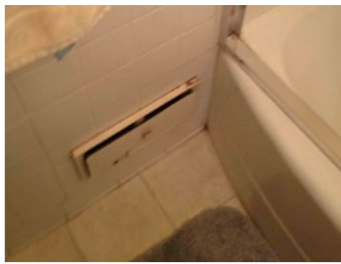

Castle

HOME TOUR

The Educational Remodeling Tour

H2: 1033 36th Ave NE

Designer: Courtney Walker | Project Type: Kitchen, Bath
 Educational Feature: Staging Your Remodel

This Northeast Minneapolis home is no stranger to Castle. With work starting in the basement, Castle has now helped these homeowners remodel on almost every floor. The kitchen was most recently completed in 2010. While the overall layout remained the same, new features include new bench seating, new Adler cabinetry and new Cambria Quartz countertops. This year we completely regutted the main floor bathroom and have plans to complete the 2nd floor bathroom in the near future. In conjunction with Castle, the owners have created a great remodeling timeline for themselves so they could accomplish all of their remodeling needs in both a timely and cost-effective manner.

Top Left: Original cabinetry and medicine cabinet detail.

Top Center: Original cabinetry and toilet.

Top Right: Original vanity

Bottom Left: Original tub and tiled floor detail.

Bottom Center: Original laundry chute.

Bottom Right: Original in shower towel bar.

Before

Are you ready to get your remodeling project started? Call us today and mention House H2! 612-789-8509

The Details

HOME STYLE

Rambler

YEAR HOME WAS BUILT

1953

Toilet: *Kohler Wellworth Dual
Flush Toilet*

TILE

Niche: *American Olean Ele-
gant Glass Mosaic in
Clear Gray mix*

Shower
Walls: *American Olean
12x24 St. Germain
in Blanc*

Shower
Floor: *American Olean 2"
Unglazed Ceramic
Hextile*