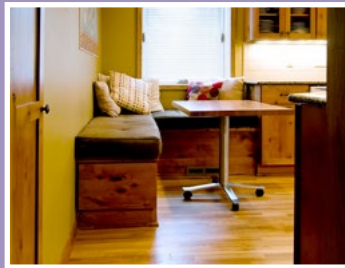

This Northeast Minneapolis home is no stranger to Castle. With work starting in the basement, Castle has now helped these homeowners remodel on almost every floor. The kitchen was most recently completed in 2010. While the overall layout remained the same, new features include new bench seating, new Adler cabinetry and new Cambria Quartz countertops. This year we completely regutted the main floor bathroom and have plans to complete the 2nd floor bathroom in the near future. In conjunction with Castle, the owners have created a great remodeling timeline for themselves so they could accomplish all of their remodeling needs in both a timely and cost-effective manner.

After

Left: Overview of custom bench seating

Center: Custom cabinetry pull outs increase storage

Right: Overview of new kitchen

Before

Left: Original cabinetry layout with peninsula

Center: Original range with tile backsplash