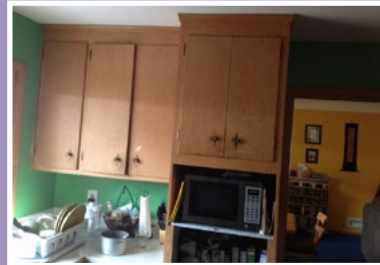

Castle

HOME TOUR

The Educational Remodeling Tour

H4: 3307 Johnson St NE

Designer: Emily Blonigen | Project Type: Kitchen, Bath
 Educational Feature: Using Social Media to Plan Your Remodel

With thoughts of today's technology in mind, this Northeast Minneapolis home was planned thoroughly through the help of Castle and social media outlets such as Pinterest and Houzz. Hoping to gain more storage and work space in this kitchen, Castle created a plan that added cabinetry, opened walls and created an overall better workflow. Meanwhile, the bathroom received a full upgrade - with Kohler's latest VibrAcoustic technology. This bathroom has been transformed from end of the hall bathroom to a full on spa experience.

Left: Original bathroom

Center: Original range with exposed brick.

Right: Original cabinetry

Above: Rendering of proposed kitchen.

Left: Rendering of proposed kitchen, view from dining room.

Are you ready to get your remodeling project started? Call us today and mention House H4! 612-789-8509

The Details

HOME STYLE

Rambler

YEAR HOME WAS BUILT

1959

HOW DID YOU HEAR ABOUT CASTLE? *NE Showroom*

PROJECT TYPE

Kitchen, Bathroom

Sink: *Kohler Brookfield*

Faucet: *Kohler Forte Faucet*

TILE

Backsplash: *The Tile Shop 4x4 Egum Almond*

See More Kitchens on Tour:

H1 Castle Ct
H2 36th Ave NE
H4 Arthur St NE
H6 Beard Ave S
H7 Abbot Ave S
H8 Colfax Ave S
H9 Aldrich Ave S
H10 W 40th St
H11 Vincent Ave S
H12 Richmond Curve
H14 W Diamond Lk Rd
H15 24th Ave S
H16 20th Ave S
H17 Bohland Ave
H21 Laurel Ave
H22 Watson Ave
H24 Walsh Ln