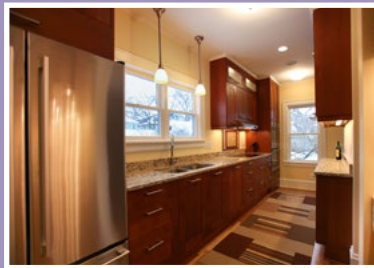

Castle

HOME TOUR

The Educational Remodeling Tour

H9: 3309 Aldrich Ave S

Designer: Amy Hinck | Project Type: Kitchen, 1/2 Bath
 Educational Feature: Custom Tile

By removing walls and making structural changes, the refrigerator, cooktop / oven, and sink could finally be in the same room! A wet bar was installed near the existing sink location, which is now part of the breakfast nook / mudroom. The two original doors to the dining room were kept in place allowing for the circular flow and traditional symmetry. The custom backsplash tiles above the cooktop influenced the color scheme. Meanwhile, flat panel cabinets from Ikea and Granite countertops were installed throughout. Finally, a powder room was added off the breakfast nook / mudroom.

After

Left: Custom tile backsplash completed by Clay Squared

Center: Overview looking into the kitchen from breakfast nook

Right: New wet bar

Before

Left: Original range and tiled walls

Center: Detail of original cabinets and countertops

Right: Detail of original wet bar

Are you ready to get your remodeling project started? Call us today and mention House H9! 612-789-8509

The Details

HOME STYLE

American Foursquare

YEAR HOME WAS BUILT

1907

HOW DID YOU HEAR ABOUT CASTLE? *NE Showroom*

PROJECT TYPE

Kitchen, 1/2 Bath

PROJECT DURATION

3 months

“ Our functional needs led to the design layout that balanced our daily use with the 106 yr old home. ”

APPLIANCES

All appliances from Ikea

CABINETRY