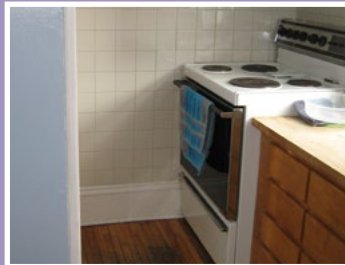

Before

Left: Original range and tiled walls

Center: Detail of original cabinets and countertops

Right: Detail of original wet bar